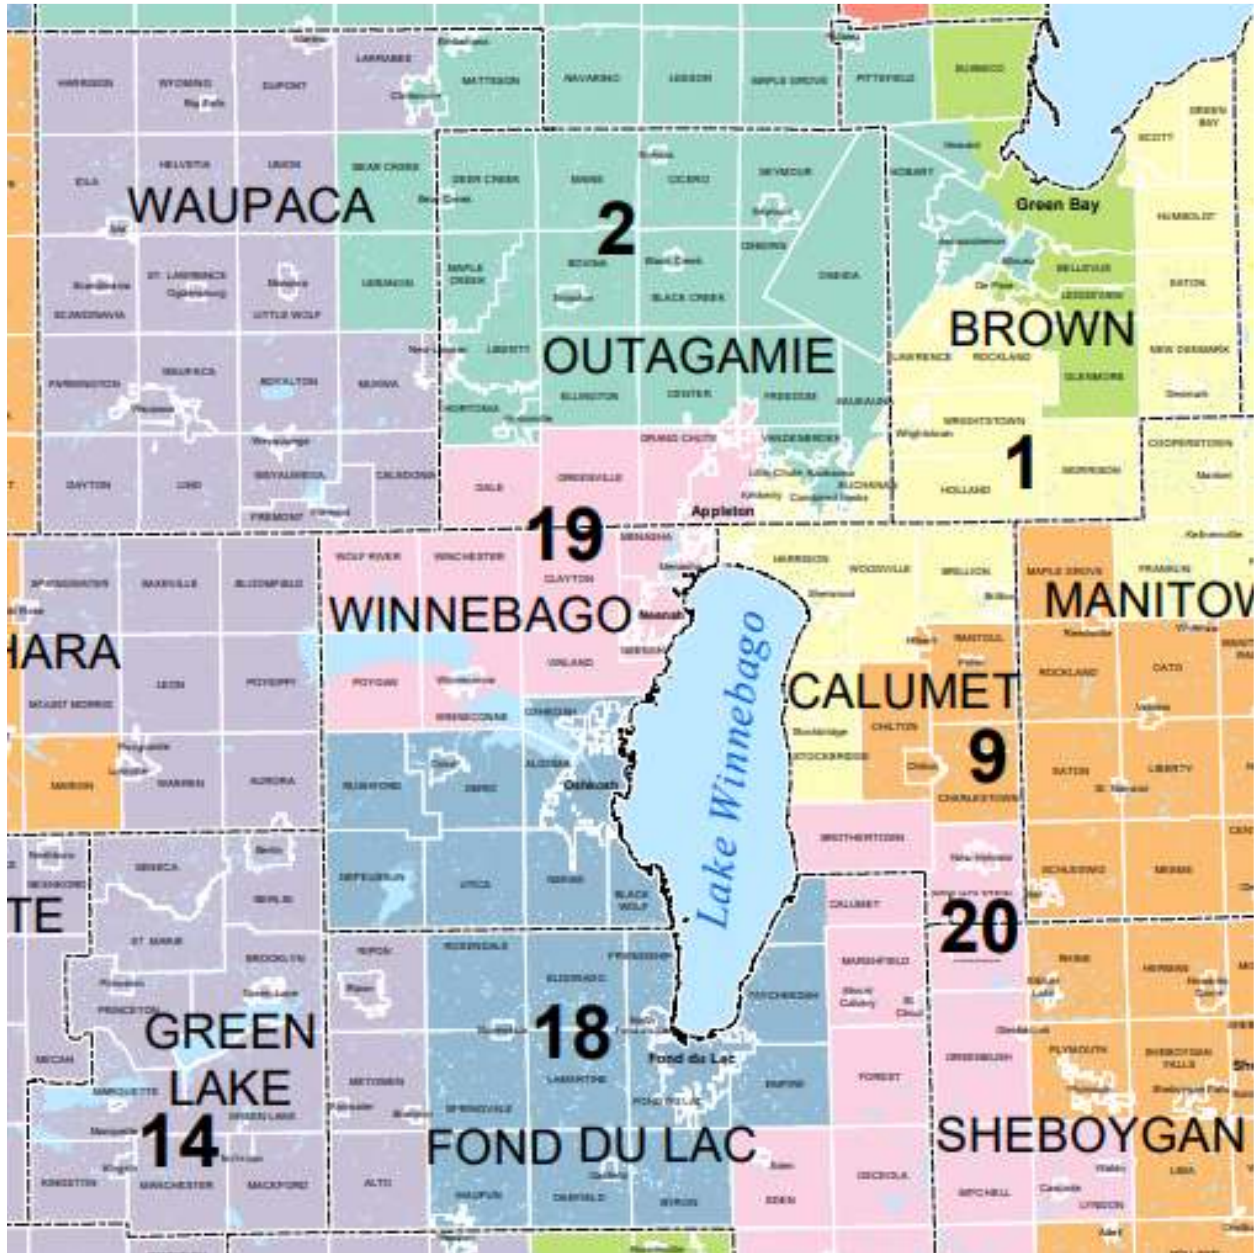

<http://www.dianaforassembly.com/>

Lee Snodgrass, D-Appleton (57)

<https://votesnodgrass.com/>

Kristin Lyerly, D-De Pere (88)

<https://www.kristinforwisconsin.com/>

Kristina Shelton, D-Green Bay (90)

<https://www.kristinaforassembly.com/>

State Assembly District Map for Fox Valley Group

There are 99 State Assembly Districts across Wisconsin.

There are three Assembly Districts within each Senate District.

To find your Senate District number take your Assembly District number (shown above) and divide by 3. Then Round UP. (Example: Assembly Districts 1, 2, 3 are all within Senate District 1)

State Senate District Map for Fox Valley Group

There are 33 State Senate Districts across Wisconsin.

U.S. Congressional District Map for Fox Valley Group

Wisconsin has 8 Congressional Districts.

The Fox Valley Group of Sierra Club consists of seven counties in northeastern Wisconsin: Brown, Outagamie, Waupaca, Calumet, Winnebago, Fond du Lac, Green.

Founded in 1892 by John Muir, the Sierra Club is America's oldest, largest and most influential grassroots environmental organization. The Sierra Club's mission is to explore, enjoy, and protect the wild places of the earth. The Sierra Club – John Muir Chapter is made up of 18,000 members and supporters from throughout Wisconsin working to promote clean energy and protect land and water resources.