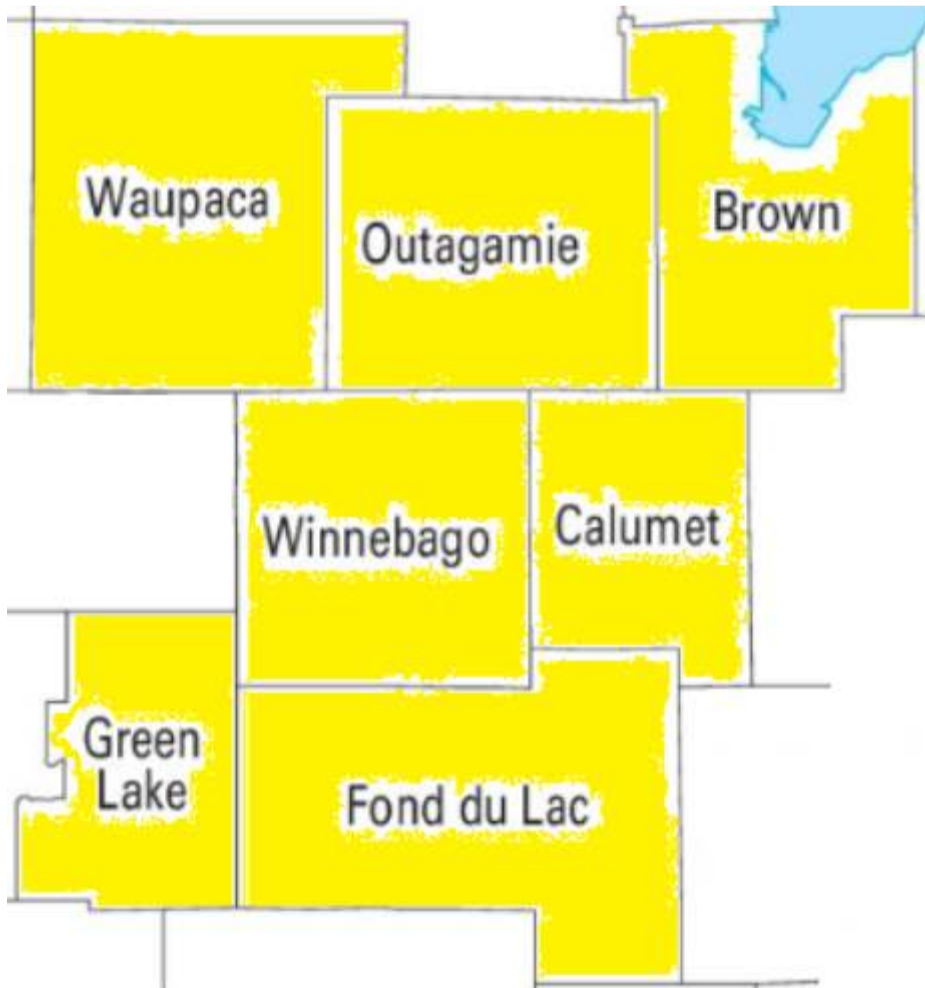

State Assembly District Map for Fox Valley Group

There are 99 State Assembly Districts across Wisconsin.

There are three Assembly Districts within each Senate District.

To find your Senate District number take your Assembly District number (shown above) and divide by 3. Then Round UP. (Example: Assembly Districts 1, 2, 3 are all within Senate District 1)

State Senate District Map for Fox Valley Group

There are 33 State Senate Districts across Wisconsin.

U.S. Congressional District Map for Fox Valley Group

Wisconsin has 8 Congressional Districts.

The Fox Valley Group of Sierra Club consists of seven counties in northeastern Wisconsin: Brown, Outagamie, Waupaca, Calumet, Winnebago, Fond du Lac, Green.

Founded in 1892 by John Muir, the Sierra Club is America's oldest, largest and most influential grassroots environmental organization. The Sierra Club's mission is to explore, enjoy, and protect the wild places of the earth. The Sierra Club – John Muir Chapter is made up of 18,000 members and supporters from throughout Wisconsin working to promote clean energy and protect land and water resources.