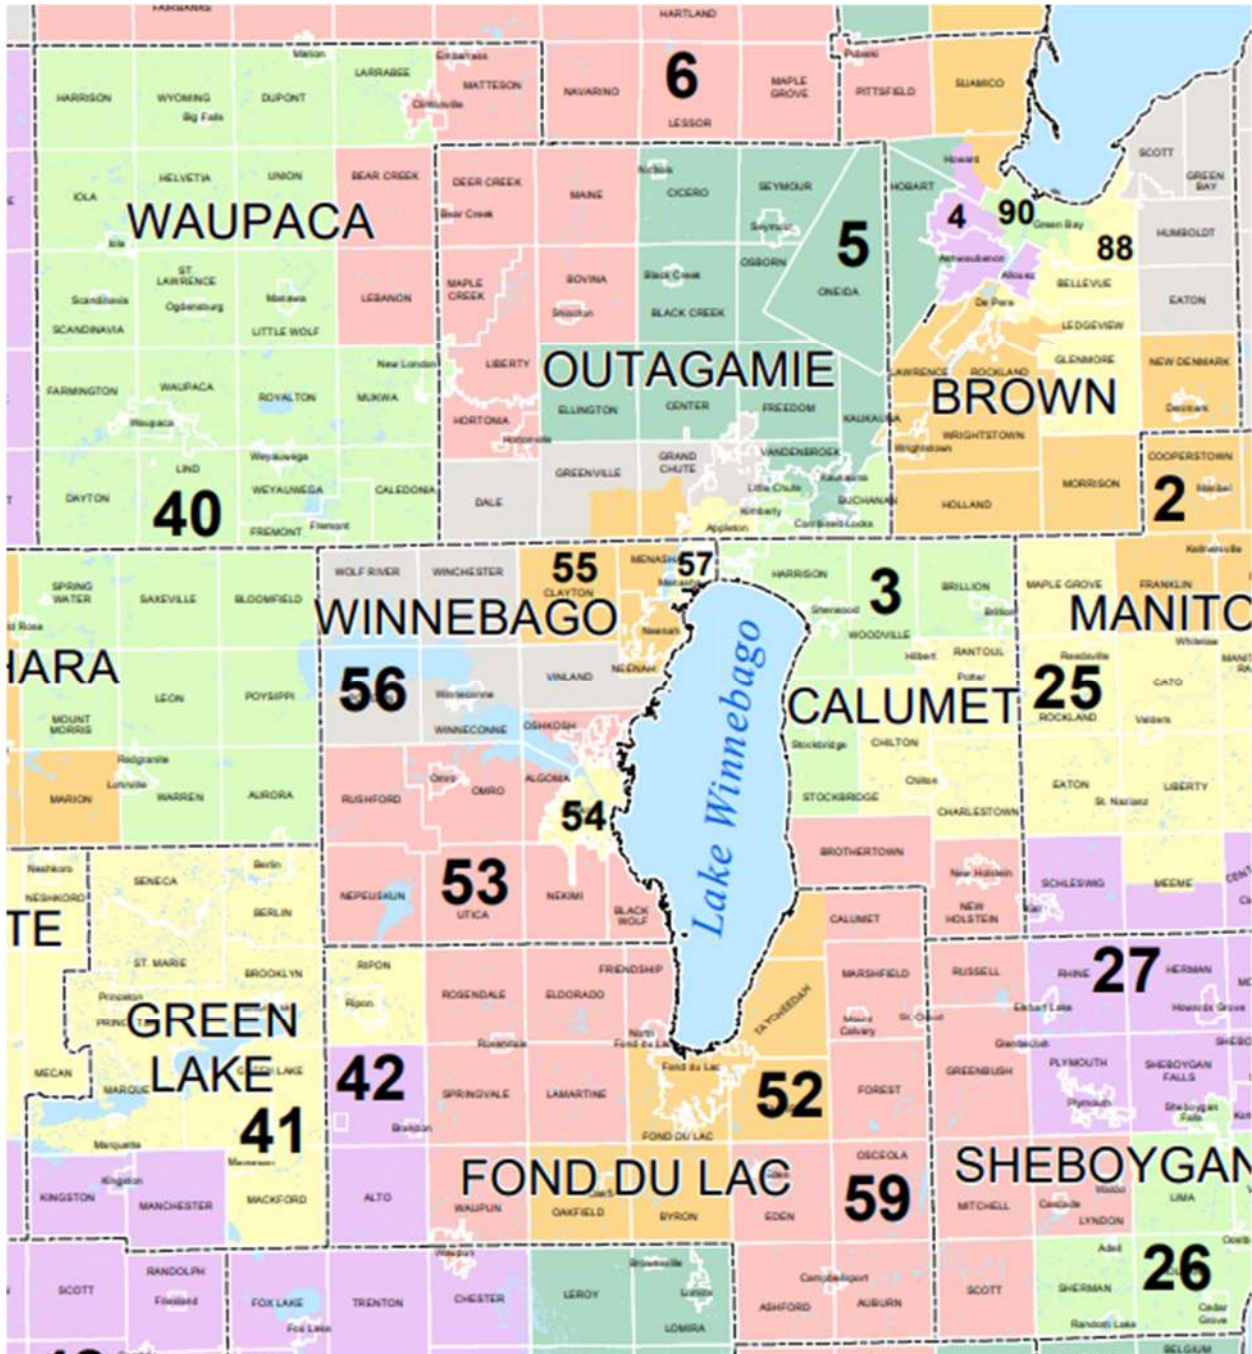

<http://www.dianaforassembly.com/>

Lee Snodgrass, D-Appleton (57)

<https://votesnodgrass.com/>

Kristin Lyerly, D-De Pere (88)

<https://www.kristinforwisconsin.com/>

Kristina Shelton, D-Green Bay (90)

<https://www.kristinaforassembly.com/>

State Assembly District Map for Fox Valley Group

There are 99 State Assembly Districts across Wisconsin.

There are three Assembly Districts within each Senate District.

To find your Senate District number take your Assembly District number (shown above) and divide by 3. Then Round UP. (Example: Assembly Districts 1, 2, 3 are all within Senate District 1)

State Senate District Map for Fox Valley Group

There are 33 State Senate Districts across Wisconsin.

U.S. Congressional District Map for Fox Valley Group

Wisconsin has 8 Congressional Districts.

The Fox Valley Group of Sierra Club consists of seven counties in northeastern Wisconsin: Brown, Outagamie, Waupaca, Calumet, Winnebago, Fond du Lac, Green.