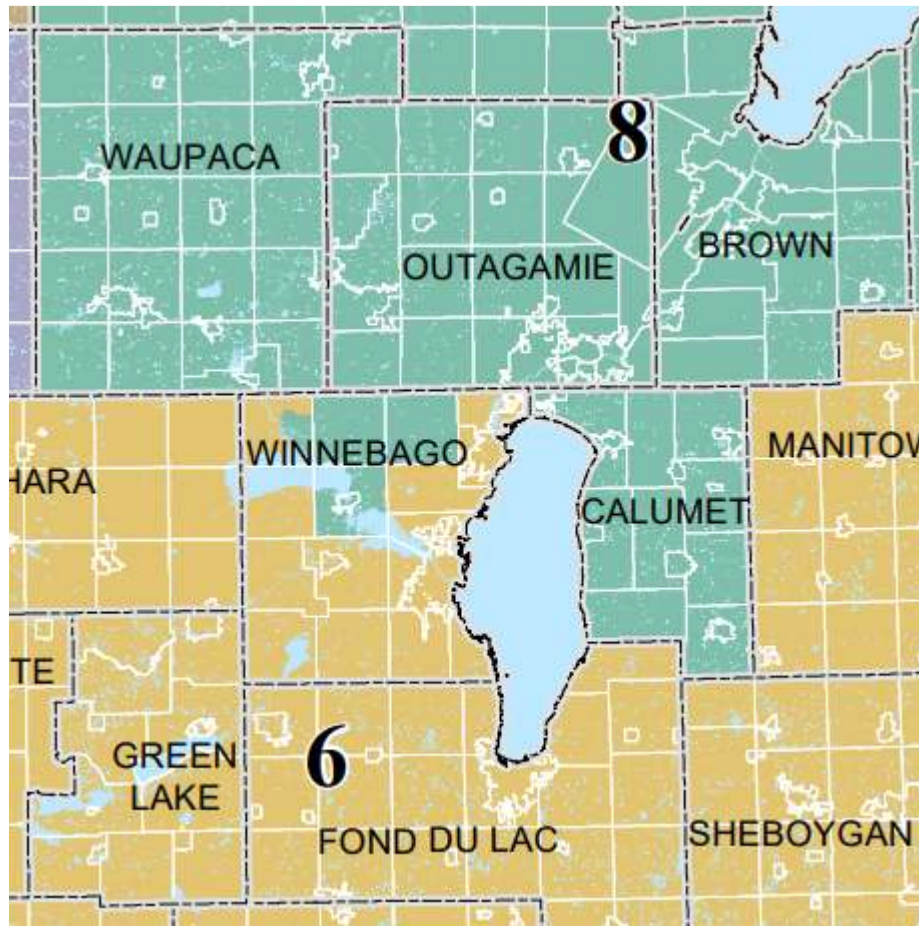

<http://www.dianaforassembly.com/>

Lee Snodgrass, D-Appleton (57)

<https://votesnodgrass.com/>

Kristin Lyerly, D-De Pere (88)

<https://www.kristinforwisconsin.com/>

Kristina Shelton, D-Green Bay (90)

<https://www.kristinaforassembly.com/>

State Assembly District Map for Fox Valley Group

There are 99 State Assembly Districts across Wisconsin.

There are three Assembly Districts within each Senate District.

To find your Senate District number take your Assembly District number (shown above) and divide by 3. Then Round UP. (Example: Assembly Districts 1, 2, 3 are all within Senate District 1)

State Senate District Map for Fox Valley Group

There are 33 State Senate Districts across Wisconsin.

U.S. Congressional District Map for Fox Valley Group

Wisconsin has 8 Congressional Districts.

The Fox Valley Group of Sierra Club consists of seven counties in northeastern Wisconsin: Brown, Outagamie, Waupaca, Calumet, Winnebago, Fond du Lac, Green.

Founded in 1892 by John Muir, the Sierra Club is America's oldest, largest and most influential grassroots environmental organization. The Sierra Club's mission is to explore, enjoy, and protect the wild places of the earth. The Sierra Club – John Muir Chapter is made up of 18,000 members and supporters from throughout Wisconsin working to promote clean energy and protect land and water resources.