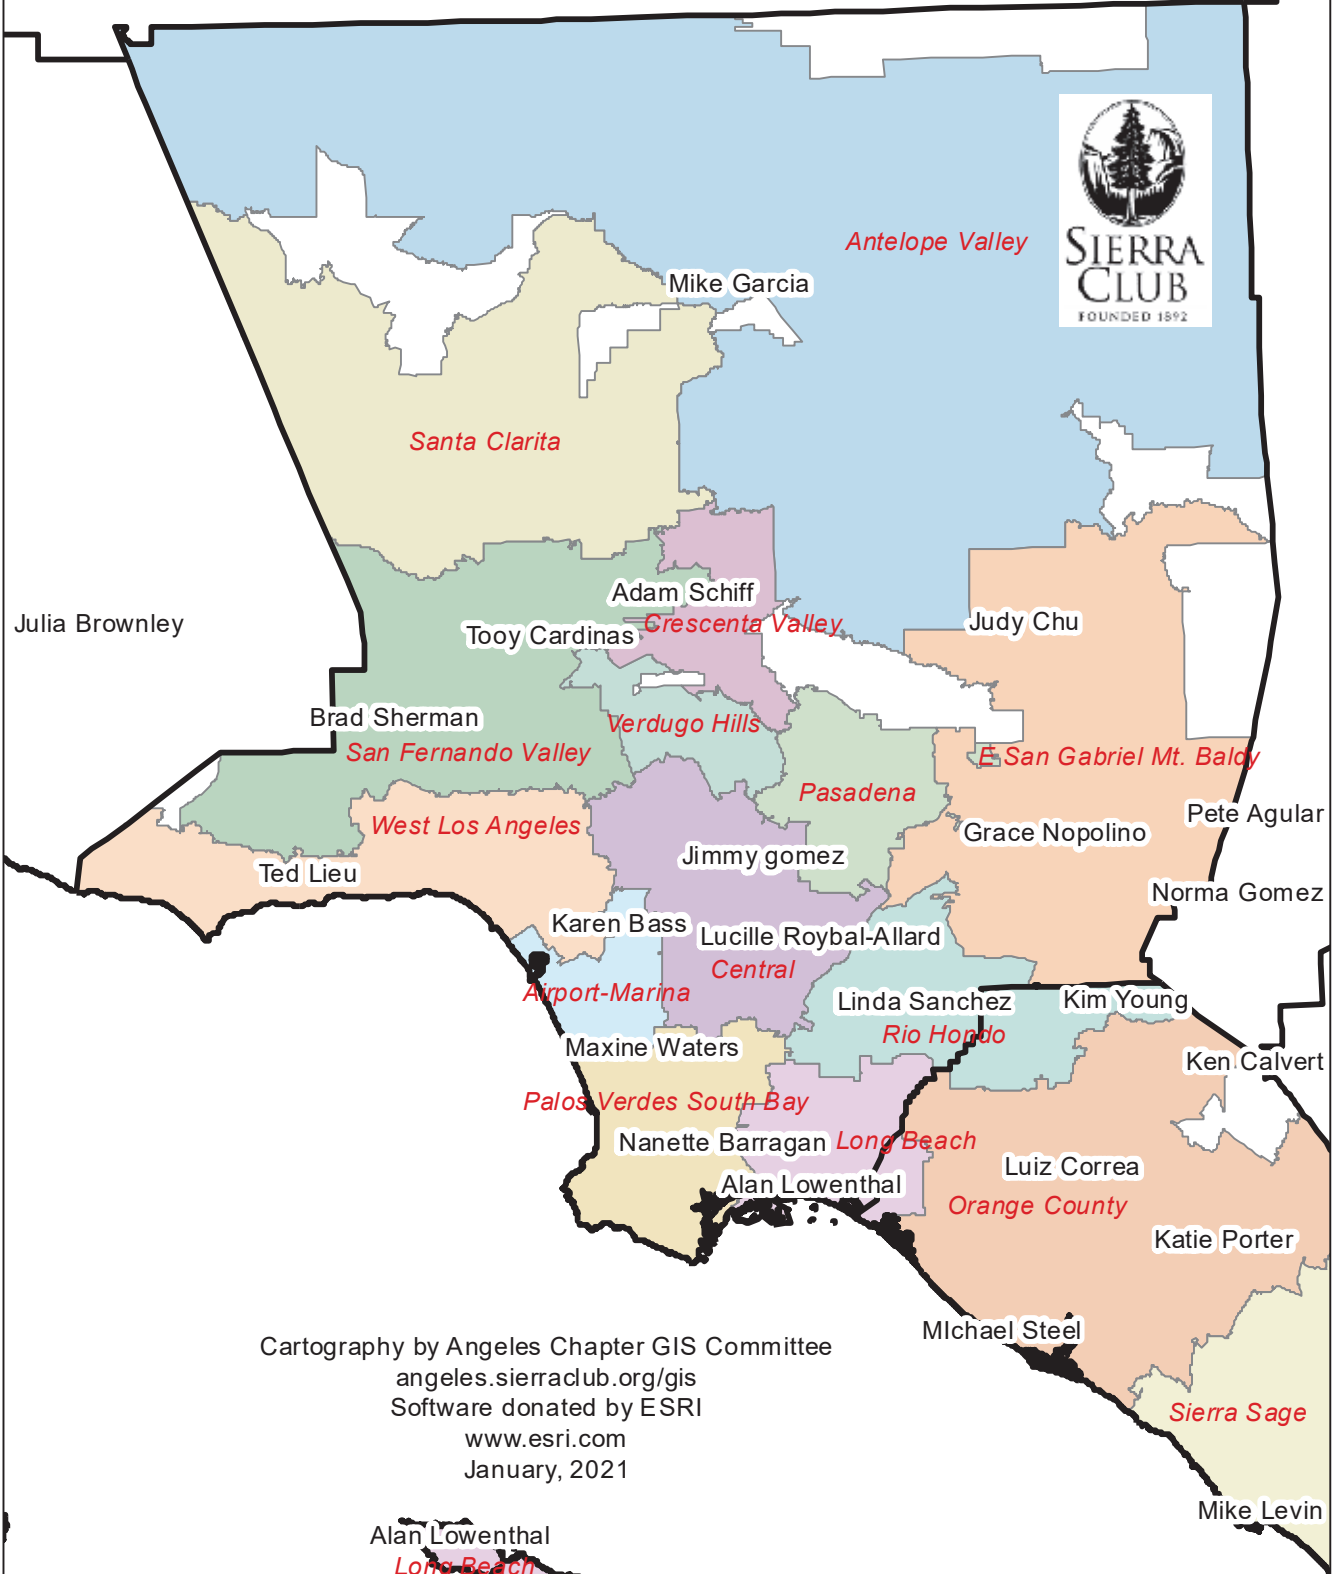

Sierra Club Angeles Chapter Groups and U.S. Congressional Districts

Cartography by Angeles Chapter GIS Committee
 angeles.sierraclub.org/gis
 Software donated by ESRI
 www.esri.com
 January, 2021