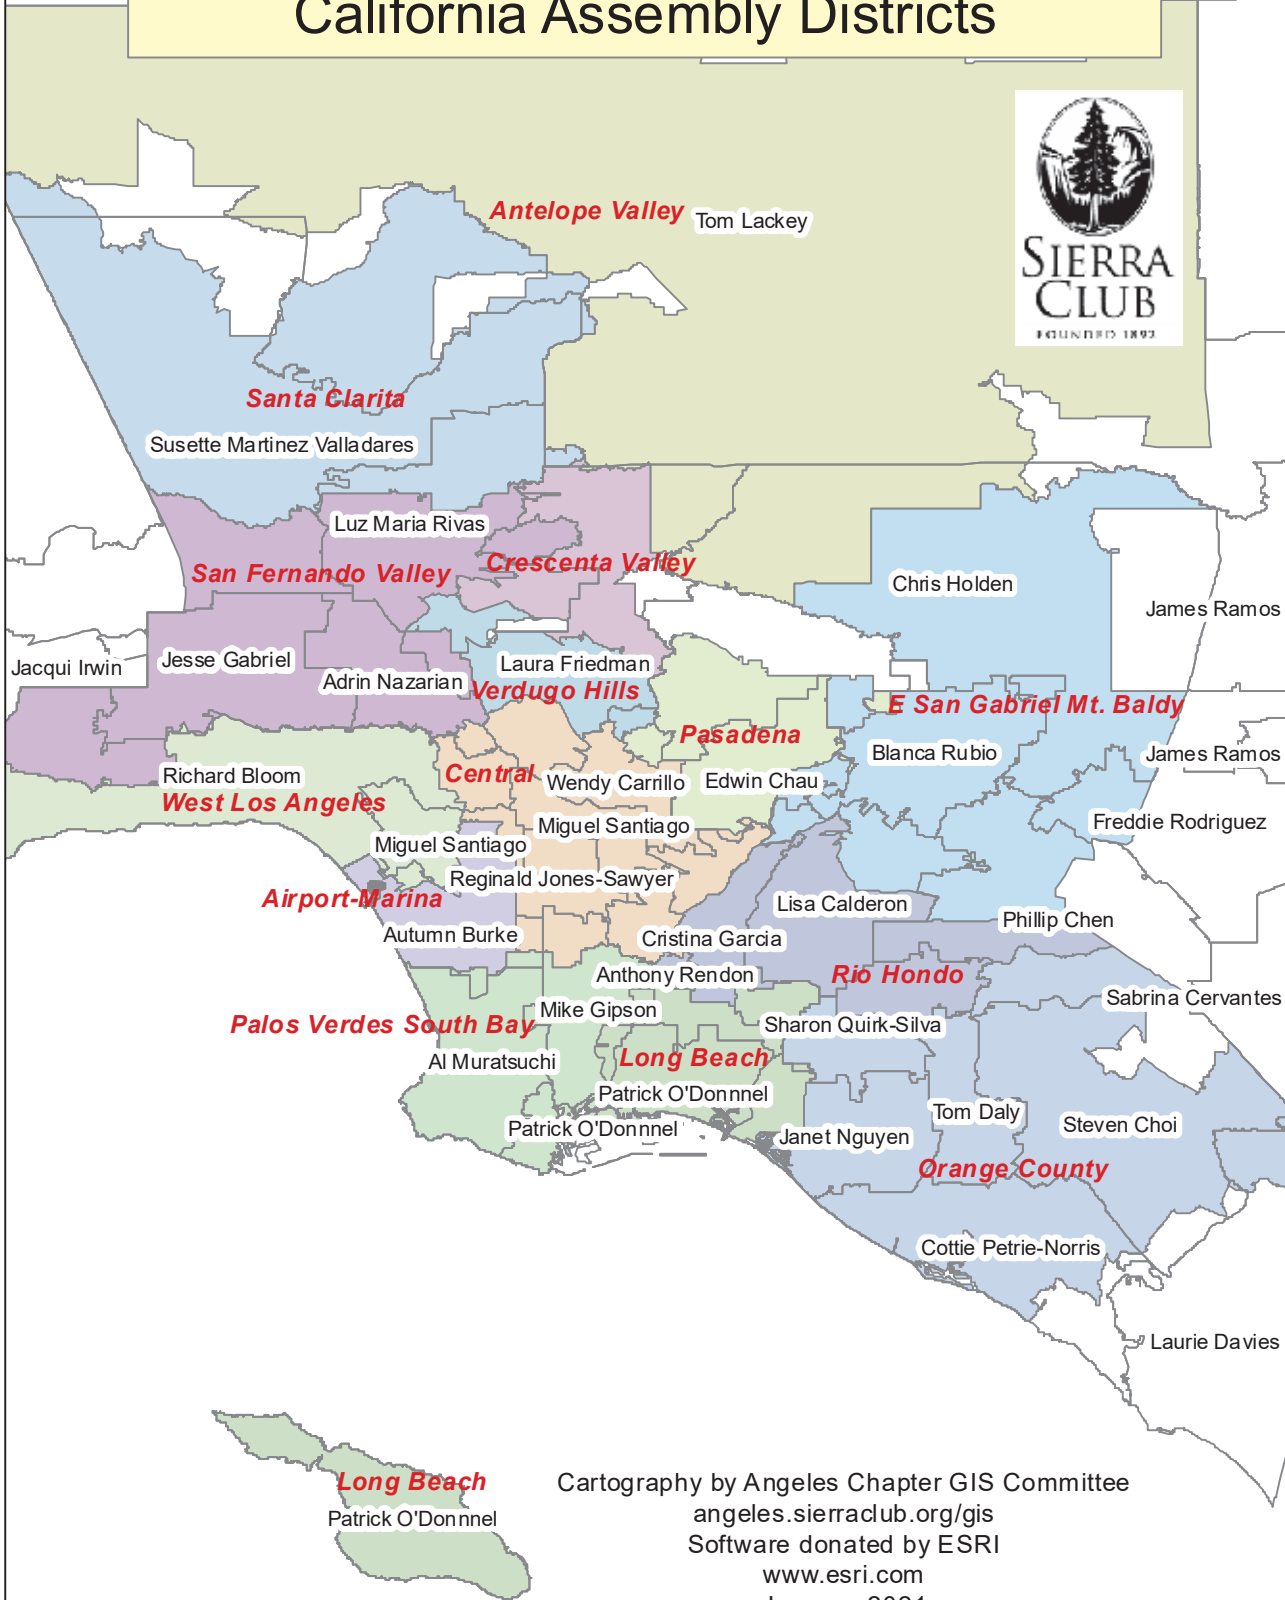

Angeles Chapter Sierra Club Group and California Assembly Districts

Cartography by Angeles Chapter GIS Committee
angeles.sierraclub.org/gis
 Software donated by ESRI
www.esri.com
 January, 2021