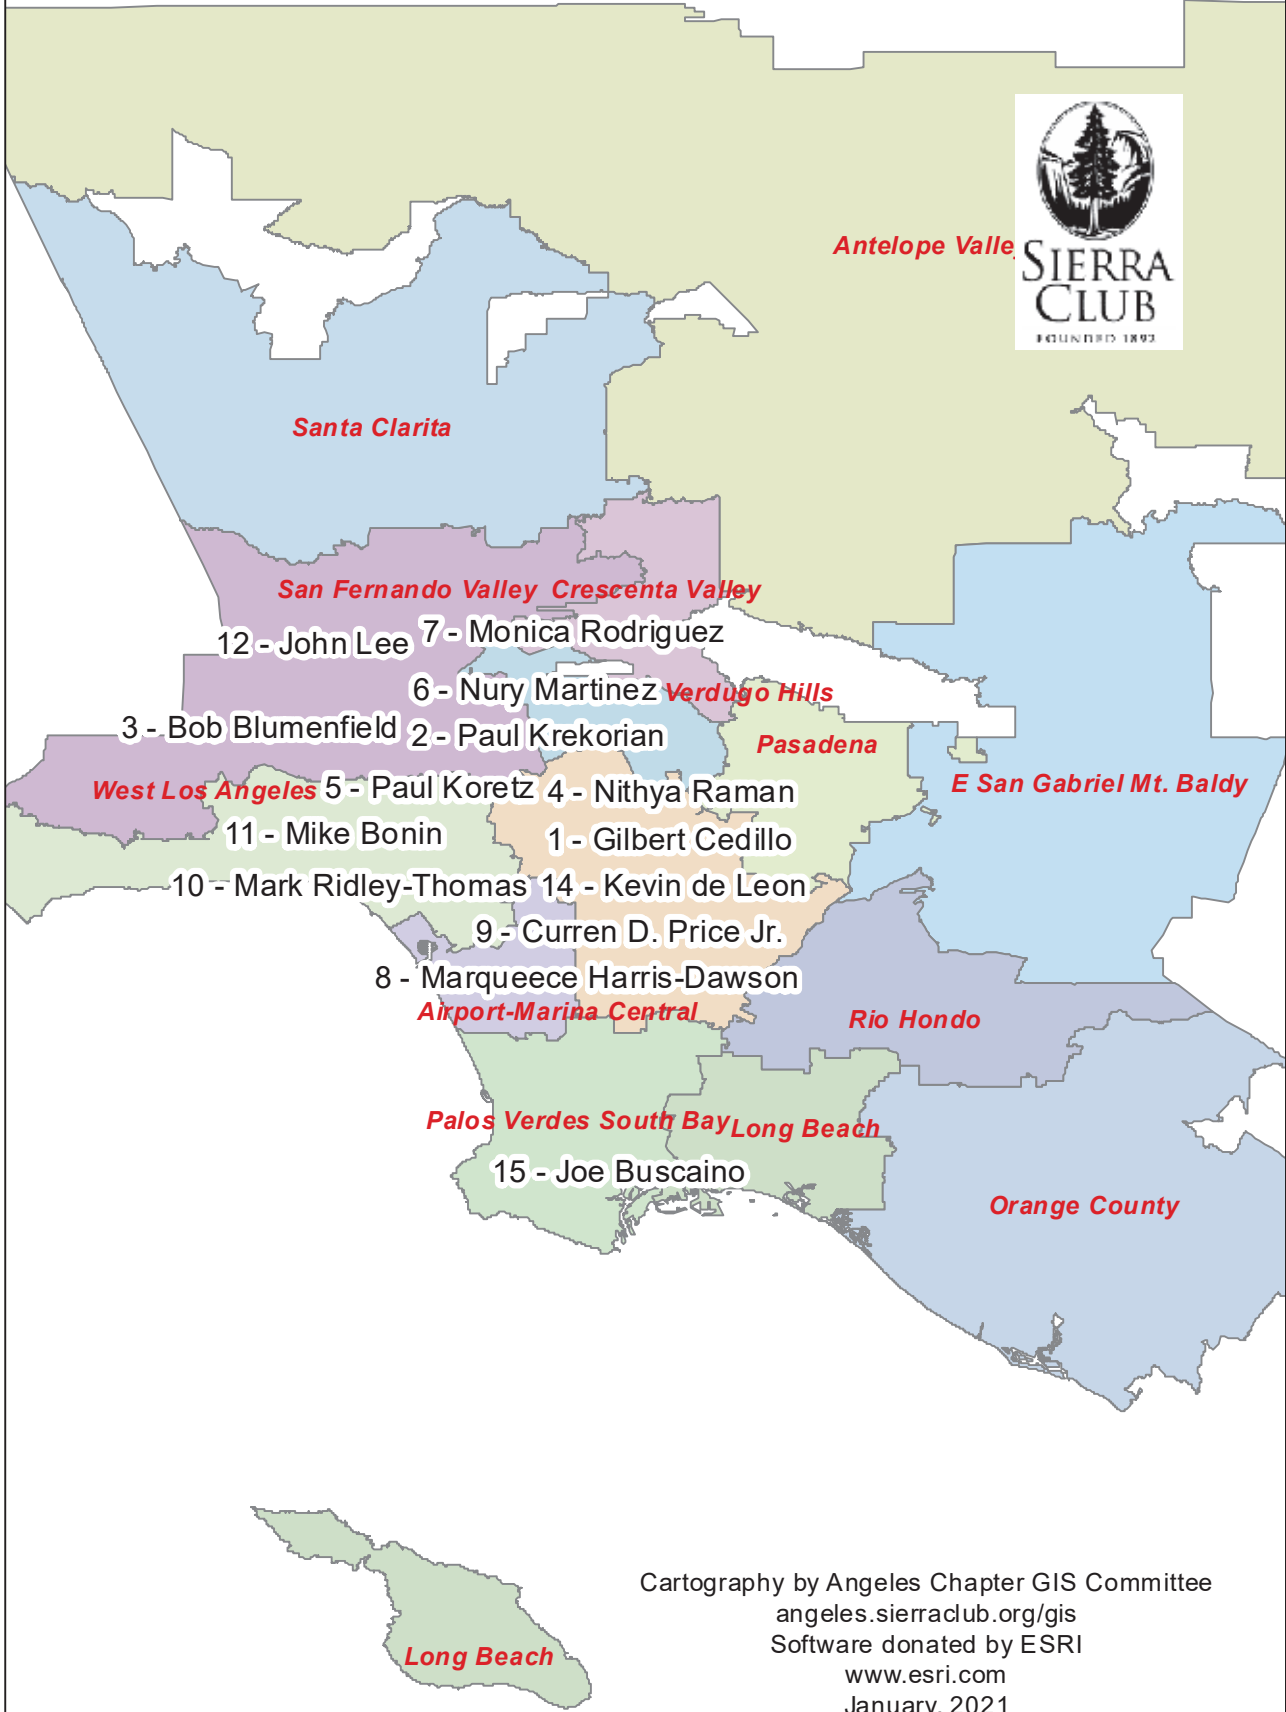

# Los Angeles City Council Districts

Cartography by Angeles Chapter GIS Committee  
[angeles.sierraclub.org/gis](http://angeles.sierraclub.org/gis)  
 Software donated by ESRI  
[www.esri.com](http://www.esri.com)  
 January, 2021