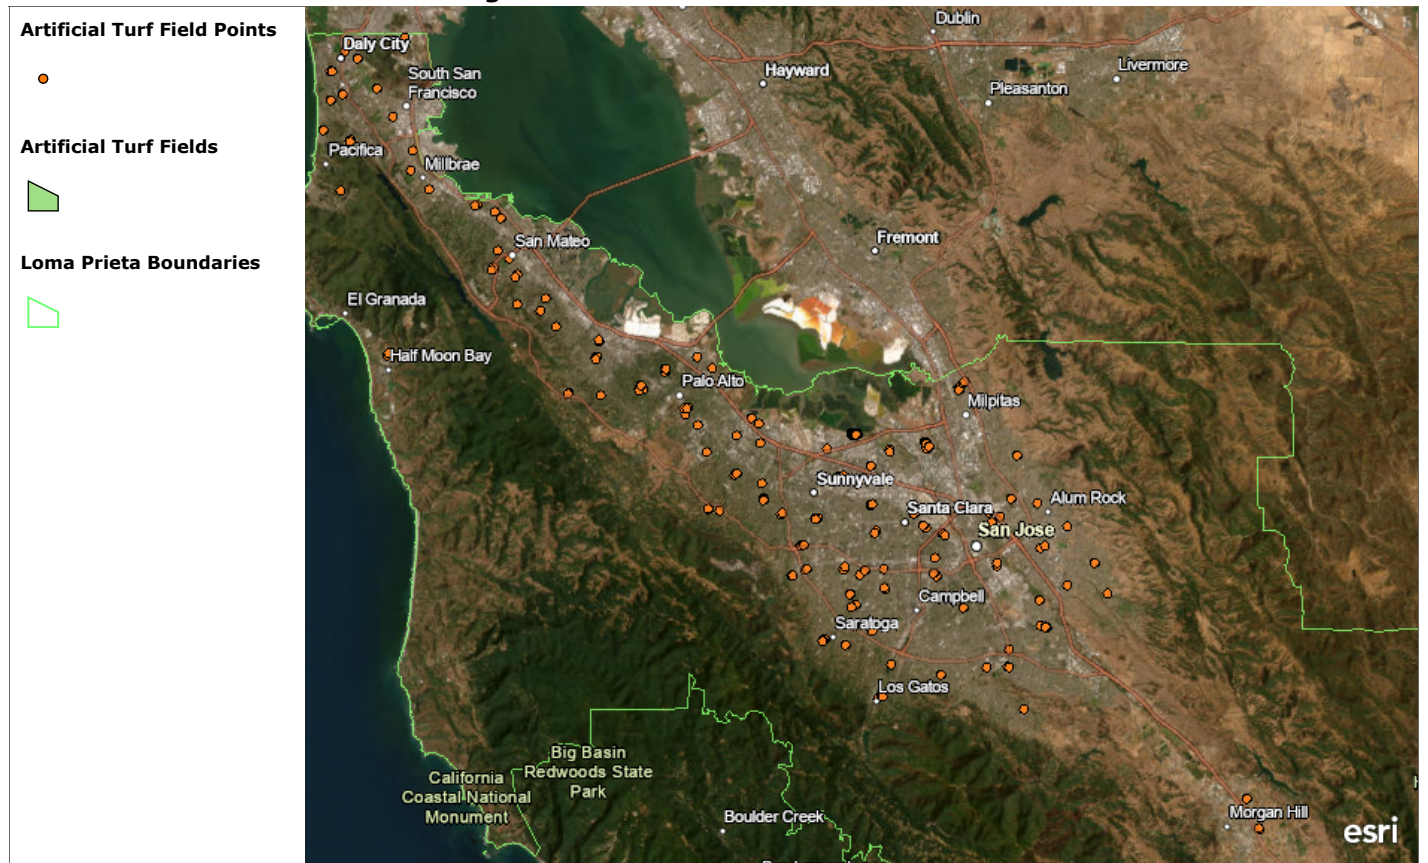

### Artificial Turf in the Loma Prieta Region

Earthstar Geographics | County of Santa Clara, California State Parks, Esri, TomTom, Garmin, SafeGraph, METI/NASA, USGS, Bureau of Land Management, EPA, NPS, USDA, USFWS