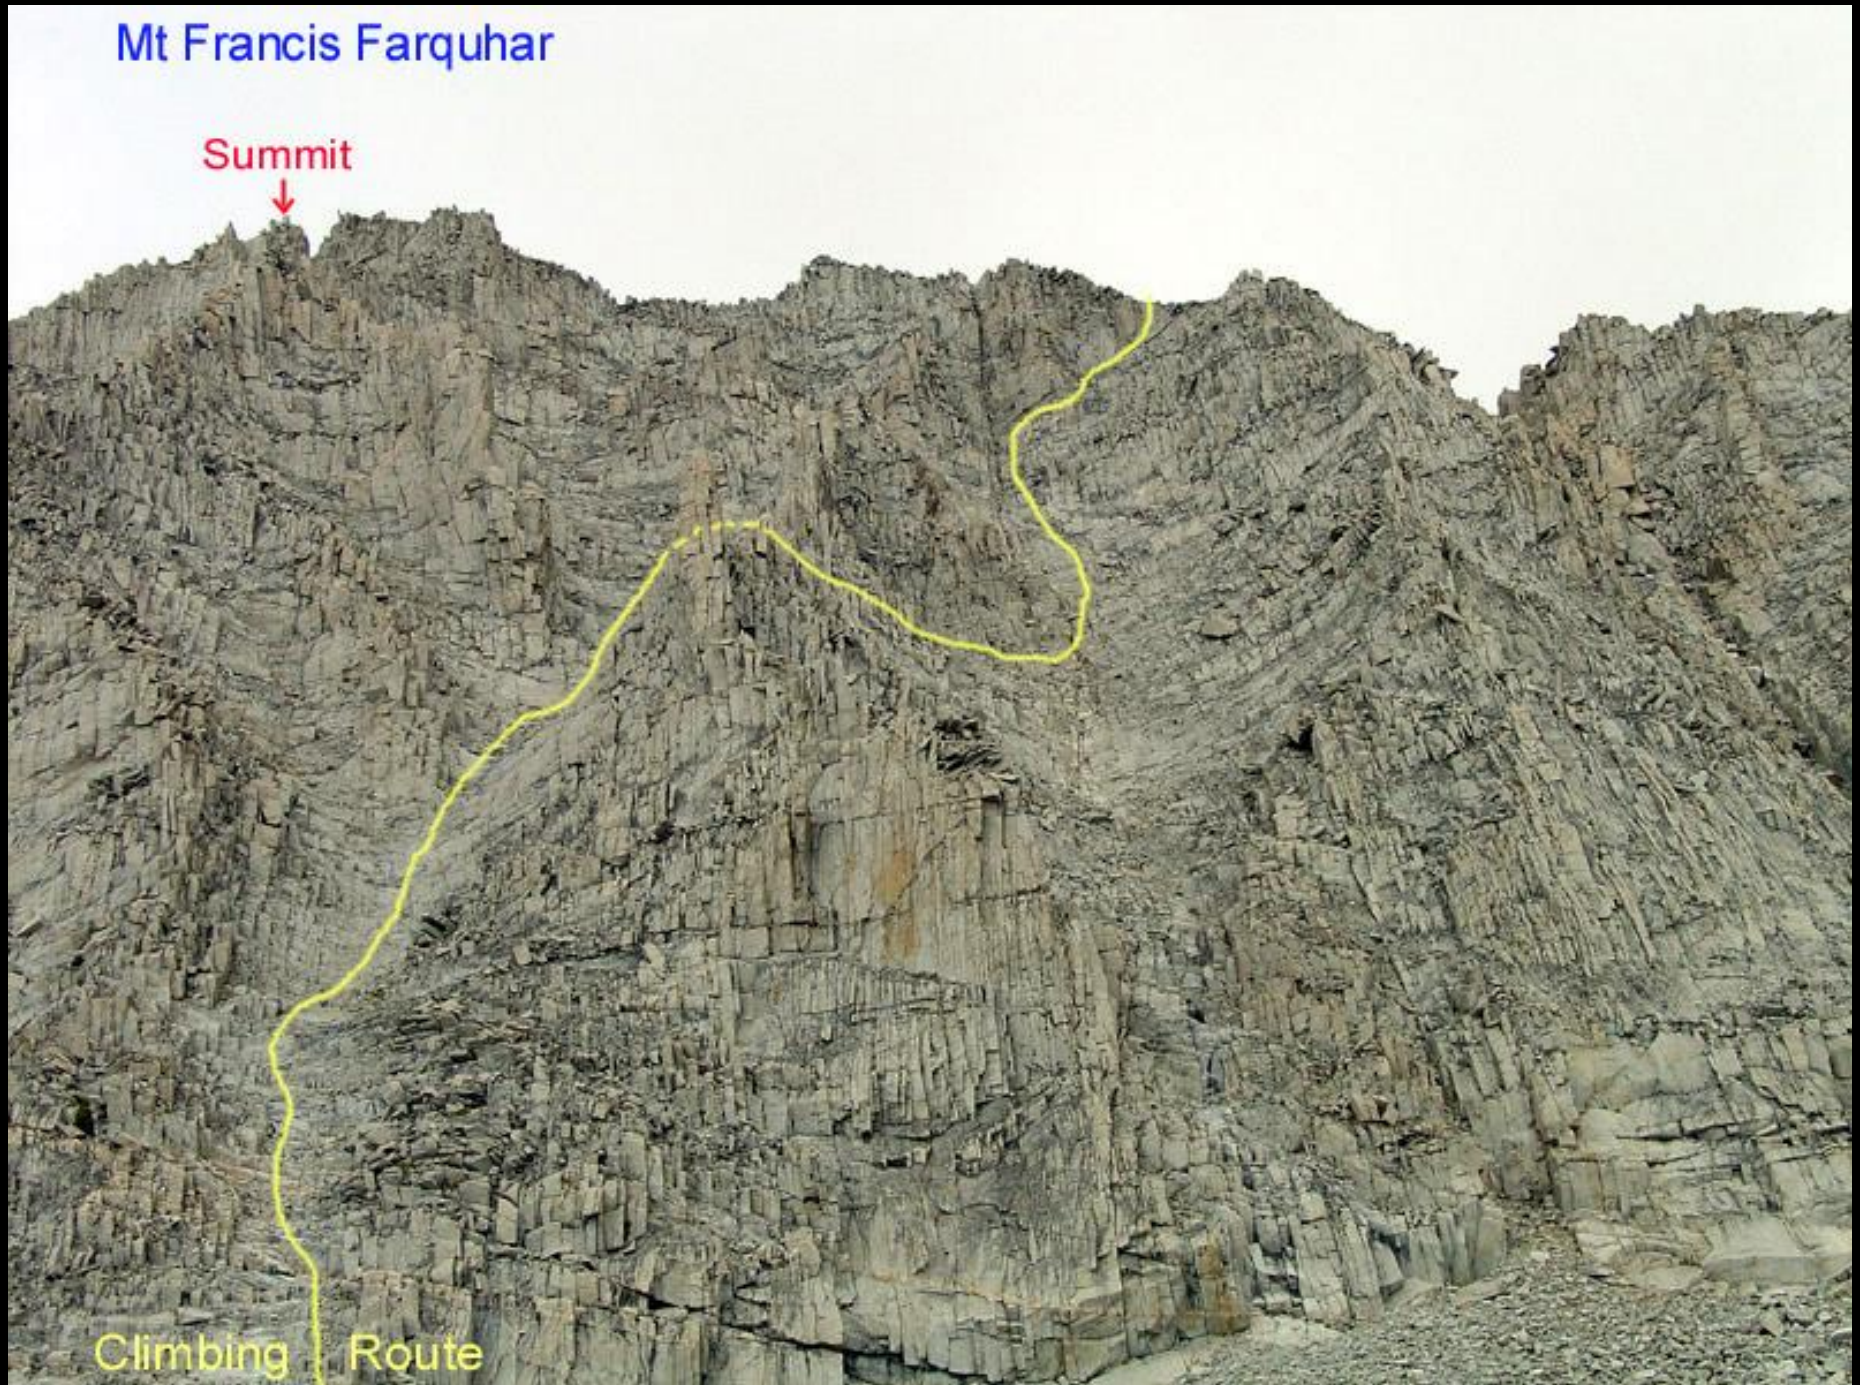

4.6-Vennacher Needle in Upper Basin, climbed and skied in May 2004. Photo by Reiner Stenzel.

4.7-Sublimating suncups forming "Vennacher needles". Photo by Reiner Stenzel.

4.8-Beautiful ice formations on Taboose Pass on a fall climb of Goodale. Photo by Reiner Stenzel.

4.9-Group on Center Pk on a spring outing into Center Basin. Photo by Reiner Stenzel.

Mt Bradley

Ron, Scott, Ruth and Patty on Center Pk, 5/14/01

4.10-West face of Mt Francis Farquhar climbed in Oct 2004. Photo by Reiner Stenzel.

4.13-Fall colors below the Sphinx Lakes on the trip to Farquhar and North Guard. Photo by Reiner Stenzel.

4.14-Mt Brewer's northwest face, climbed and skied on a spring trip (May 26, 2002). Photo by R. Stenzel.