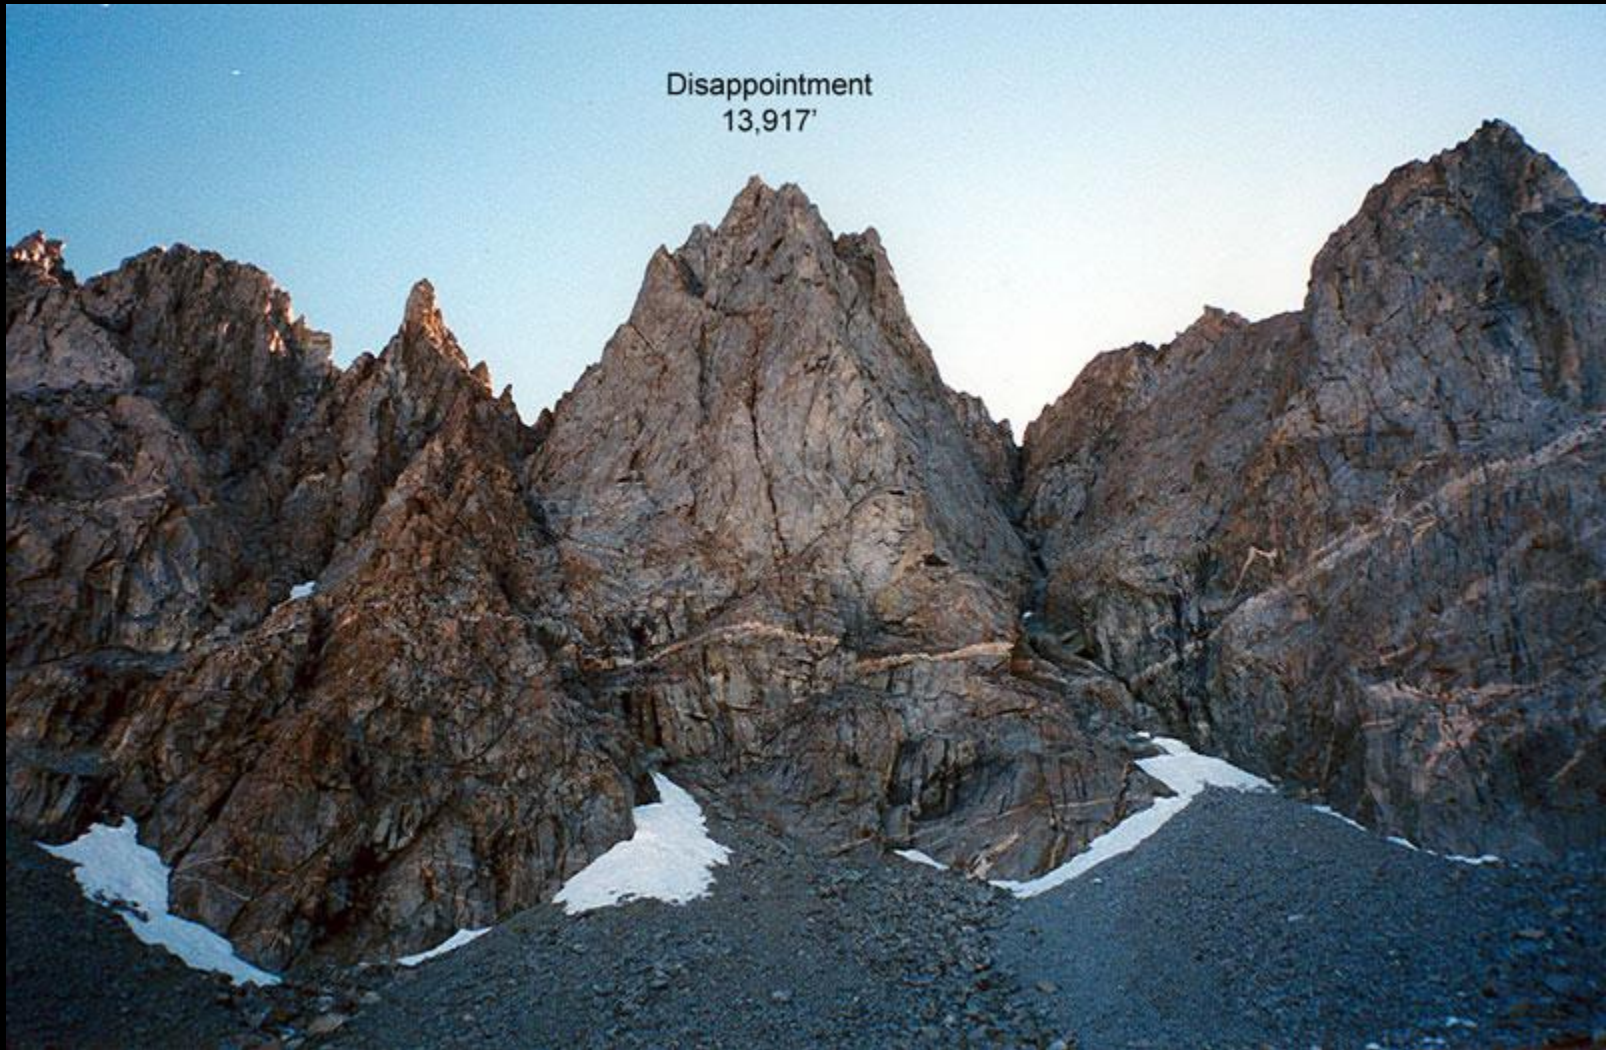

PART 4 – CENTRAL SIERRA

Click on block/number at left to go directly to slide. [Your computer may be set to require CTRL+click]

4.1	West face of Disappointment. We climbed the steep chute to the right of the peak. Photo by Reiner Stenzel.
4.2	Patty Rambert in the class-4 chute on the west side of Disappointment. Photo by Ron Hudson.
4.3	Grouse Meadow at dawn with ducks in mist of Kings River on a trip to Disappointment. Photo by Reiner Stenzel.
4.4	Happy participants on Reiner Stenzel's SPS List Finish on Three Sisters, Sep 2002.
4.5	Susan Livingston and R.J. Secor on State Pk. (May 1, 2001). Photo by Reiner Stenzel.
4.6	Vennacher Needle in Upper Basin, climbed and skied in May 2004. Photo by Reiner Stenzel.
4.7	Sublimating suncups forming "Vennacher needles". Photo by Reiner Stenzel.
4.8	Beautiful ice formations on Taboose Pass on a fall climb of Goodale. Photo by Reiner Stenzel.
4.9	Group on Center Pk on a spring outing into Center Basin. Photo by Reiner Stenzel.
4.10	West face of Mt Francis Farquhar climbed in Oct 2004. Photo by Reiner Stenzel.
4.11	Group picture on top of Mt Francis Farquhar. Fltr: Steve Curry, Fred Gabbard, Ted Tassop, Reiner Stenzel, Dianne Purkey and Jim Crouch.
4.12	Reiner on the cl4 summit block of Mt Francis Farquhar. Photo by Dianne Purkey.
4.13	Fall colors below the Sphinx Lakes on the trip to Farquhar and North Guard. Photo by Reiner Stenzel.
4.14	Mt Brewer's northwest face, climbed and skied on a spring trip (May 26, 2002). Photo by R. Stenzel.
4.15	On the summit ridge of Mt Brewer. Left: Reiner retrieving the peak register. Right: Alvin preparing for ski descent. Photos by Alvin Walter and Reiner Stenzel.

4.1- West face of Disappointment. We climbed the steep chute to the right of the peak. Photo by Reiner Stenzel.

Disappointment
13,917'